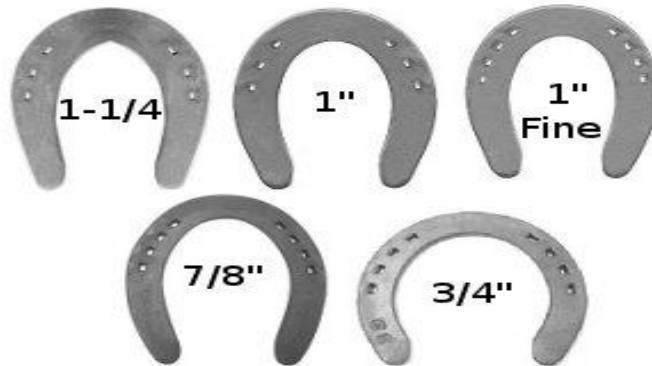

5FC, 5HC, 6FC, 6HC, 7FC, 7HC, 8FC, 8HC

5F, 5H, 6F, 6H, 7F, 7H, 8F, 8H