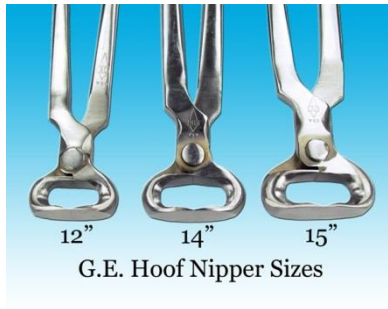

#GE12 #GE14 #GE15 G E NIPPERS